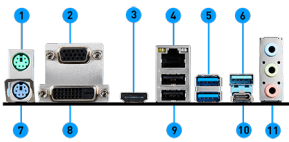

SPECIFICATION

Model Name	B365M PRO-VDH
CPU Support	Supports 9 th /8 th Gen Intel® Core™ / Pentium® Gold / Celeron® processors
CPU Socket	LGA 1151
Chipset	Intel® B365 Chipset
Graphics Interface	1 x PCI-E 3.0 x16 slot
Display Interface	HDMI, VGA, DVI-D- Requires Processor Graphics
Memory Support	4 DIMMs, Dual Channel DDR4 2666 MHz
Expansion Slots	2 x PCI-E 3.0 x1 slots
Storage	1 x Turbo M.2 slot, supports Intel® Optane™ Technology 6 x SATA 6Gb/s
USB ports	8 x USB 3.1(Gen1) + 6 x USB 2.0
LAN	Realtek® 8111H Gigabit LAN
Audio	8-Channel(7.1) HD Audio with Audio Boost

CONNECTIONS

1. Mouse Port
2. VGA Port
3. HDMI Port
4. LAN Port
5. USB 3.1 Gen1
6. USB 3.1 Gen1 Type A
7. Keyboard Port
8. DVI-D Port
9. USB 2.0 Ports
10. USB 3.1 Gen1 Type C
11. HD Audio Connectors

FEATURE

EZ Debug LED

Easiest way to troubleshoot.

Turbo M.2

Running at PCI-E Gen3 x4 maximizes performance for NVMe based SSDs.

PCI-E Steel Armor

Protecting VGA cards against bending and EMI

Core Boost

With premium layout and optimized power design to support more cores and provide better performance.

Mystic Light Extension

Control additional RGB strips or other RGB components added your system with Mystic Light APP and mobile device.