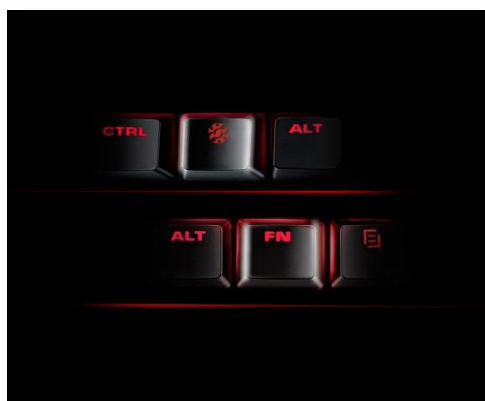

INFAREX K10 Gaming Keyboard **WIN WITH FLYING COLORS**

XPG INFAREX K10 Gaming Keyboard

Add a new dimension to your gaming experiences with the XPG INFAREX K10 gaming keyboard. With nine RGB lighting modes to choose from, you can switch up the effects to suit the game you're playing or whatever mood you're in.

Game on with 9 Lighting Effects Anti-Ghosting Keys

Enhance gameplay and immersion with an RGB lighting effect that matches the game you're playing or your present situation on the battlefield.

In the heat of the moment, a missed keypress could spell defeat. With 26 anti-ghosting keys, fight on without fear of missing or unexpected key presses.

No More Windows Key Mishaps

There's nothing worse than having a wrong key press take you out. The K10 features a Windows key lock shortcut that makes sure a minor mishap won't cost you the fight.

Media Keys

Make quick adjustments to music, sound, or other effects in the middle of a battle without having to open other programs or apps.

Features

- 9 lighting effects
- Windows key lock shortcut
- Media keys
- 26 anti-ghosting keys